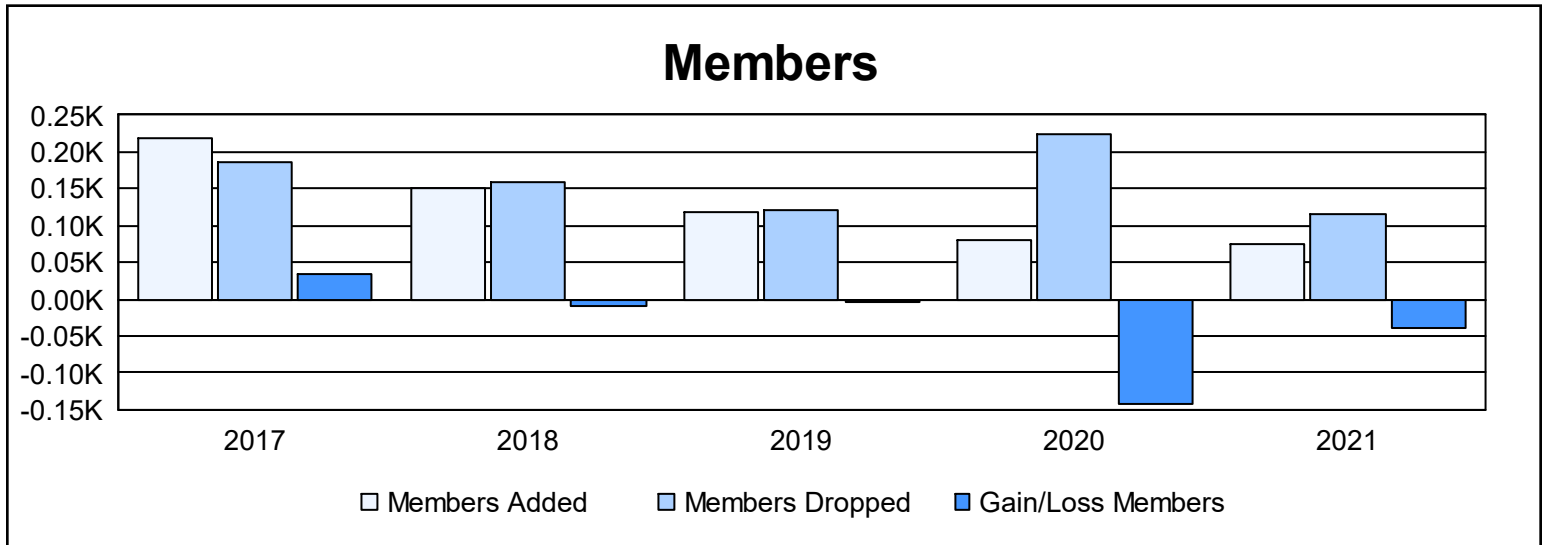

Year	New Clubs	Dropped Clubs	Gain/ Loss Clubs	New Members	Charter Members	Reinstate Members	Transfer Members	Total Member Added	Total Members Dropped	Gain/ Loss Members
2016-2017	0	1	-1	208	6	1	5	220	187	33
2017-2018	0	2	-2	134	2	3	12	151	159	-8
2018-2019	1	3	-2	84	28	1	4	117	121	-4
2019-2020	0	6	-6	43	5	29	4	81	223	-142
2020-2021	1	3	-2	33	21	15	6	75	115	-40
Average	0	3	-3	100	12	10	6	129	161	-32

Membership Composition June 2021 Cumulative

Gender Composition June 2021 Cumulative