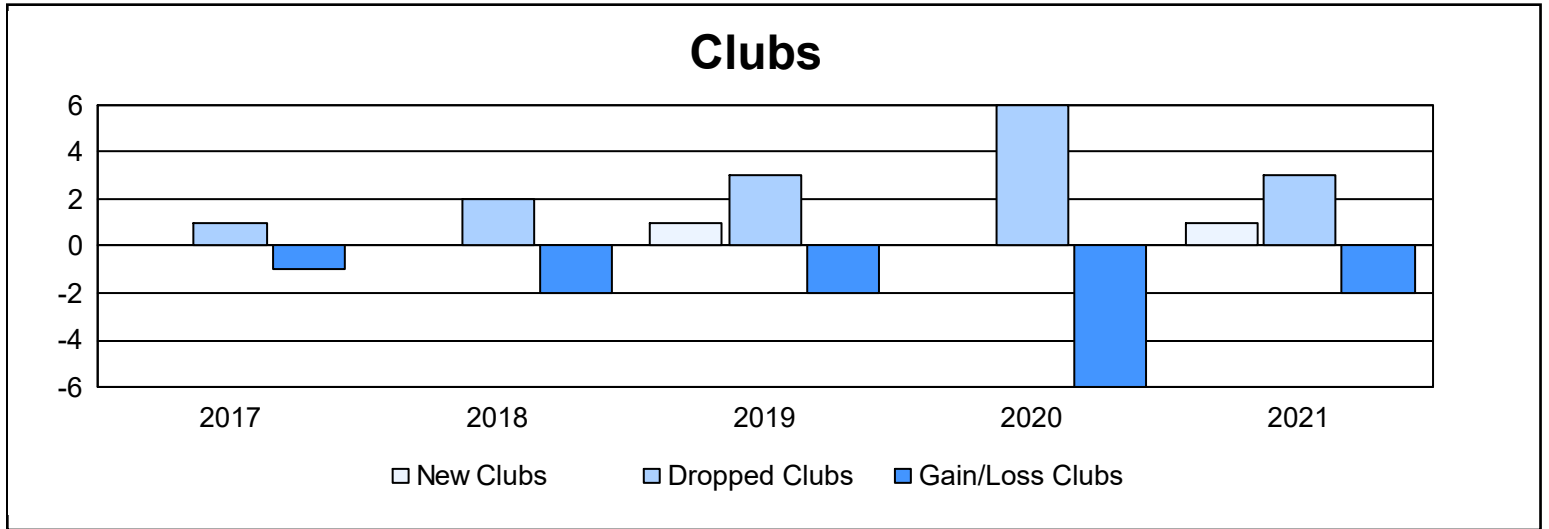

Year	New Clubs	Dropped Clubs	Gain/ Loss Clubs	New Members	Charter Members	Reinstate Members	Transfer Members	Total Member Added	Total Members Dropped	Gain/ Loss Members
2016-2017	0	1	-1	208	6	1	5	220	187	33
2017-2018	0	2	-2	134	2	3	12	151	159	-8
2018-2019	1	3	-2	84	28	1	4	117	121	-4
2019-2020	0	6	-6	43	5	29	4	81	223	-142
2020-2021	1	3	-2	33	21	15	6	75	115	-40
Average	0	3	-3	100	12	10	6	129	161	-32

Membership Composition June 2021 Cumulative

Gender Composition June 2021 Cumulative